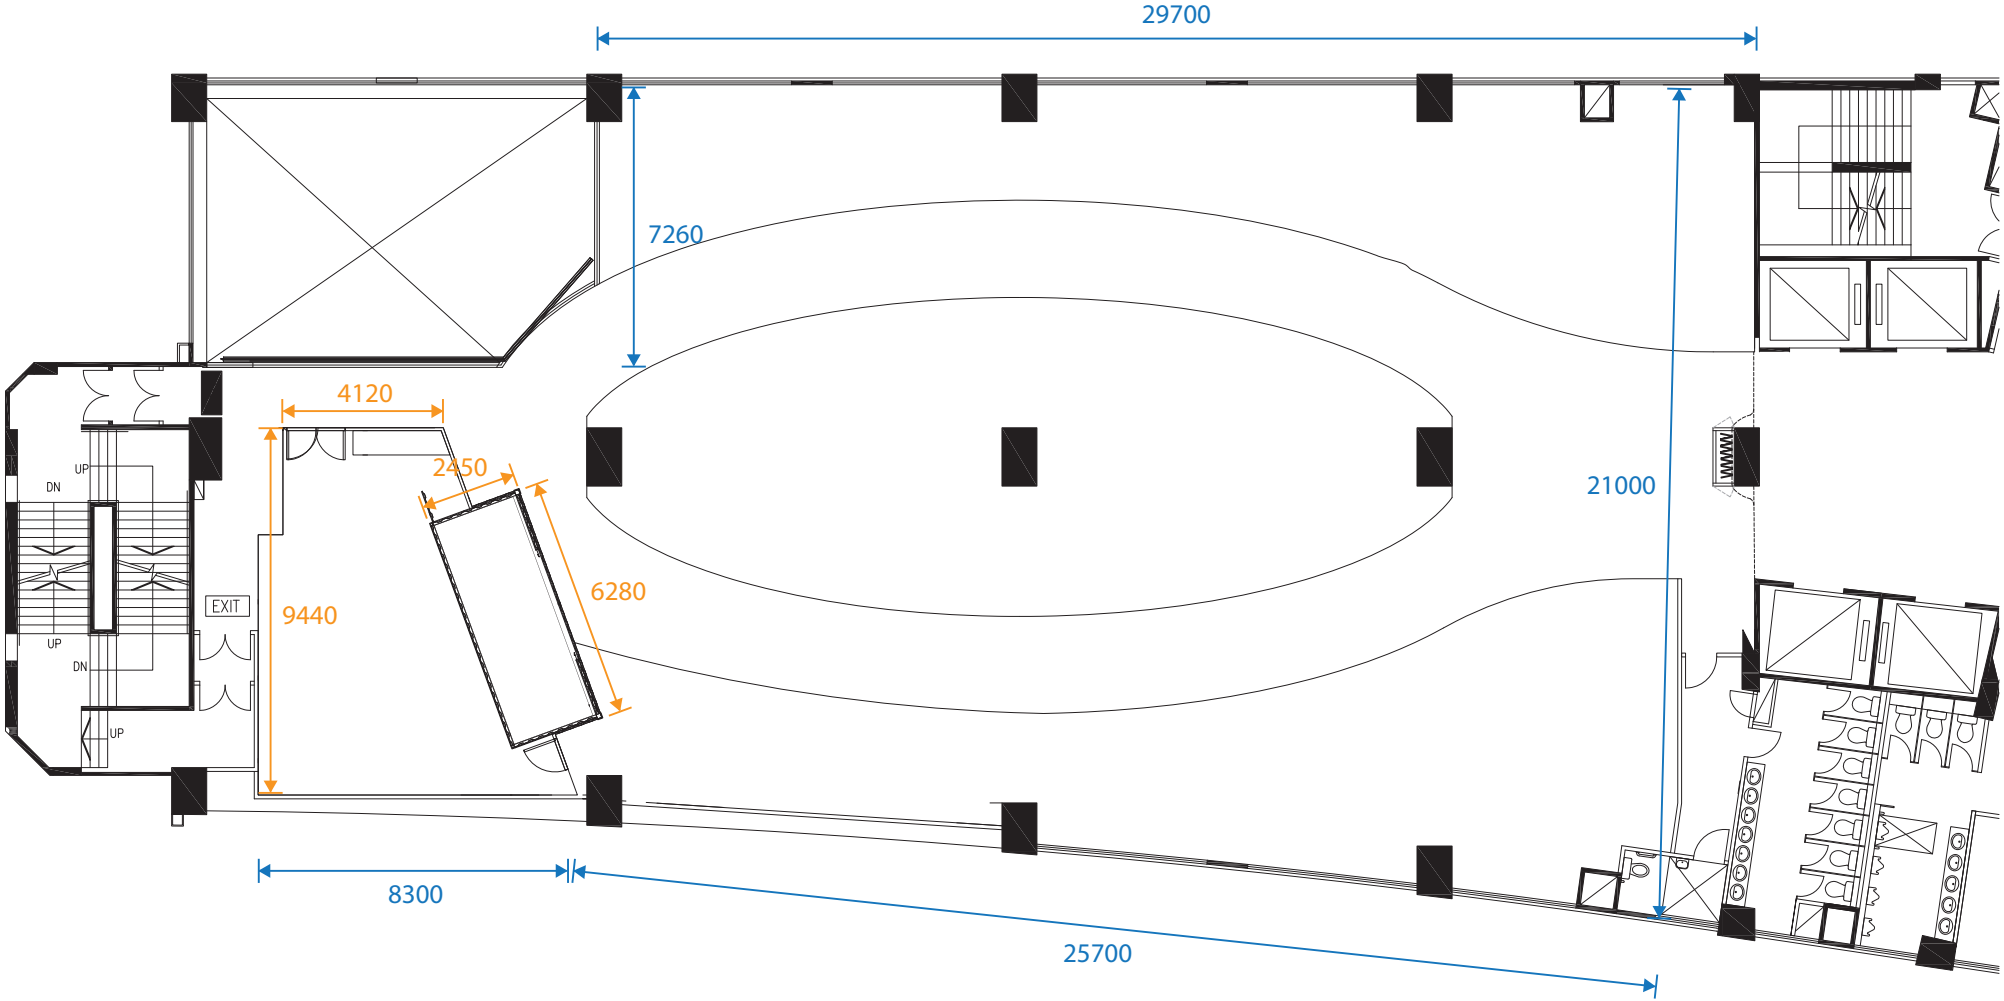

units in mm

2/F, D2 Place ONE
9 Cheung Yee Street, Lai Chi Kok
(Exit D2, Lai Chi Kok MTR Station)