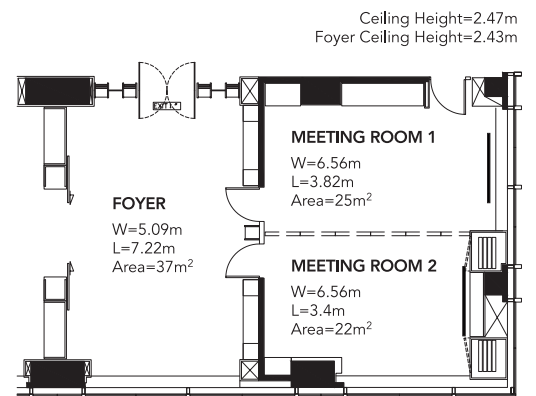

MEETING ROOMS (3/F)

	1	2	1+2
U-Shape	10	10	20
Classroom	14	14	24
Theater	20	15	48