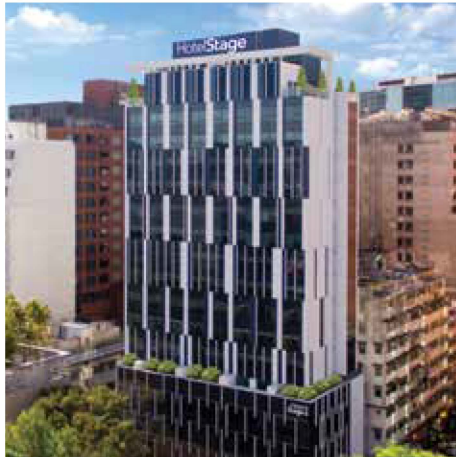

Hotel 登
Stage 臺

1 Chi Wo Street, Jordan, Kowloon, Hong Kong