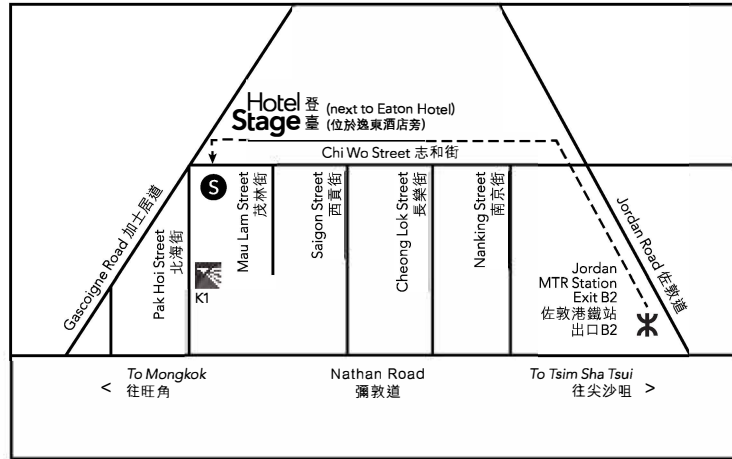

## THE MUSE (BASEMENT)

	The Muse	Gallery	Forum	Wine Bar	Book Shop
Theatre	-	25	40	-	60
Reception	100	-	-	-	-

## MEETING ROOMS (3/F)

	1	2	1+2
U-Shape	10	10	20
Classroom	14	14	24
Theater	20	15	48

Hotel 登  
Stage 臺

1 Chi Wo Street, Jordan, Kowloon, Hong Kong