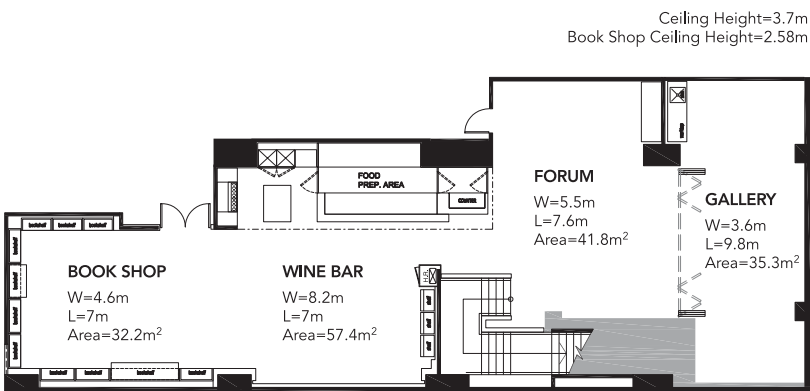

THE MUSE (BASEMENT)

	The Muse	Gallery	Forum	Wine Bar	Book Shop
Theatre	-	25	40	-	60
Reception	100	-	-	-	-