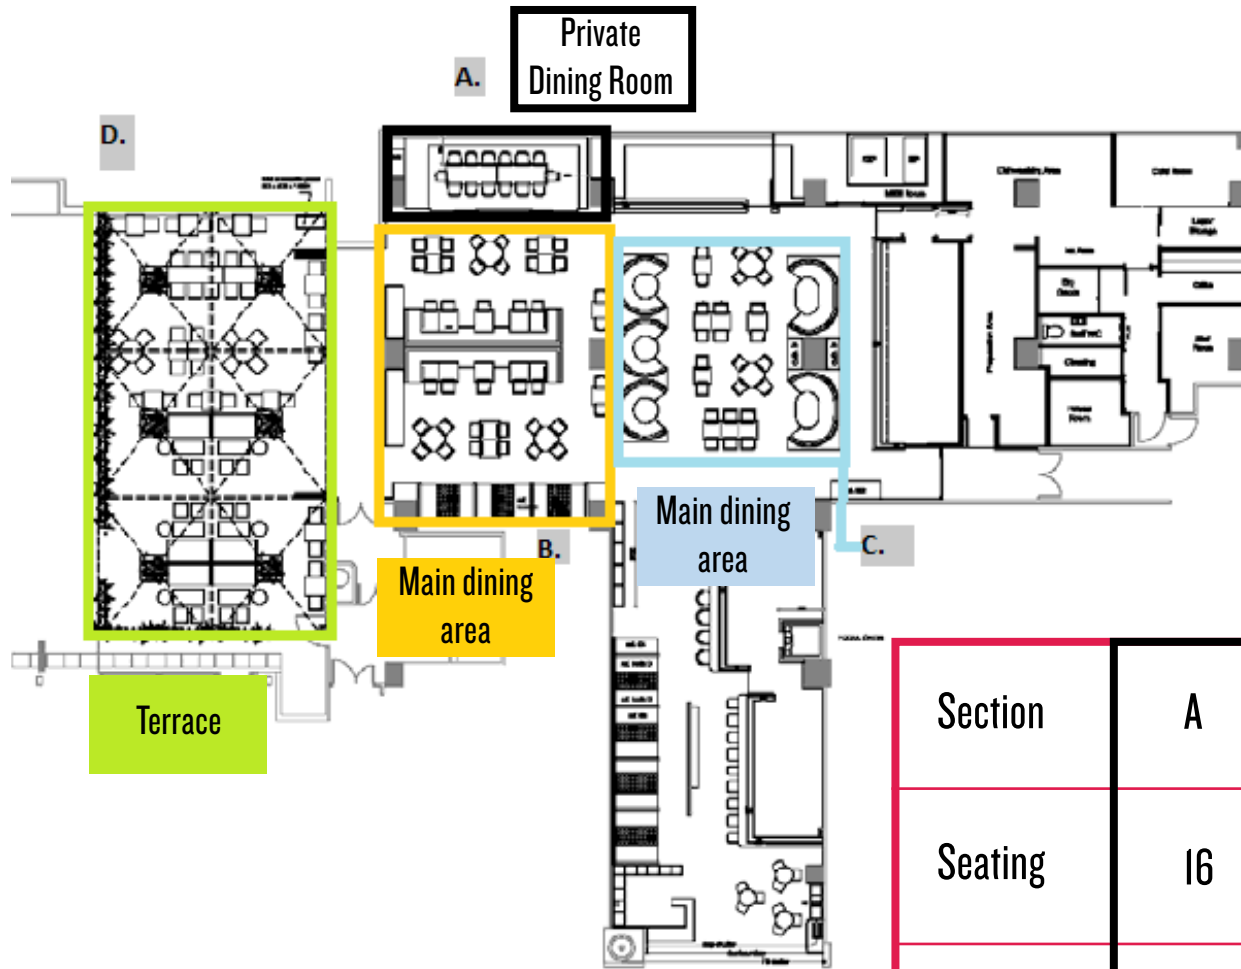

Tsim Sha Tsui

Section	A	B	C	D	Total
Seating	16	60-80	30-50	50-70	164
Standing Capacity	N/A	N/A	N/A	60-80	200
Dimension					6,800 sqft