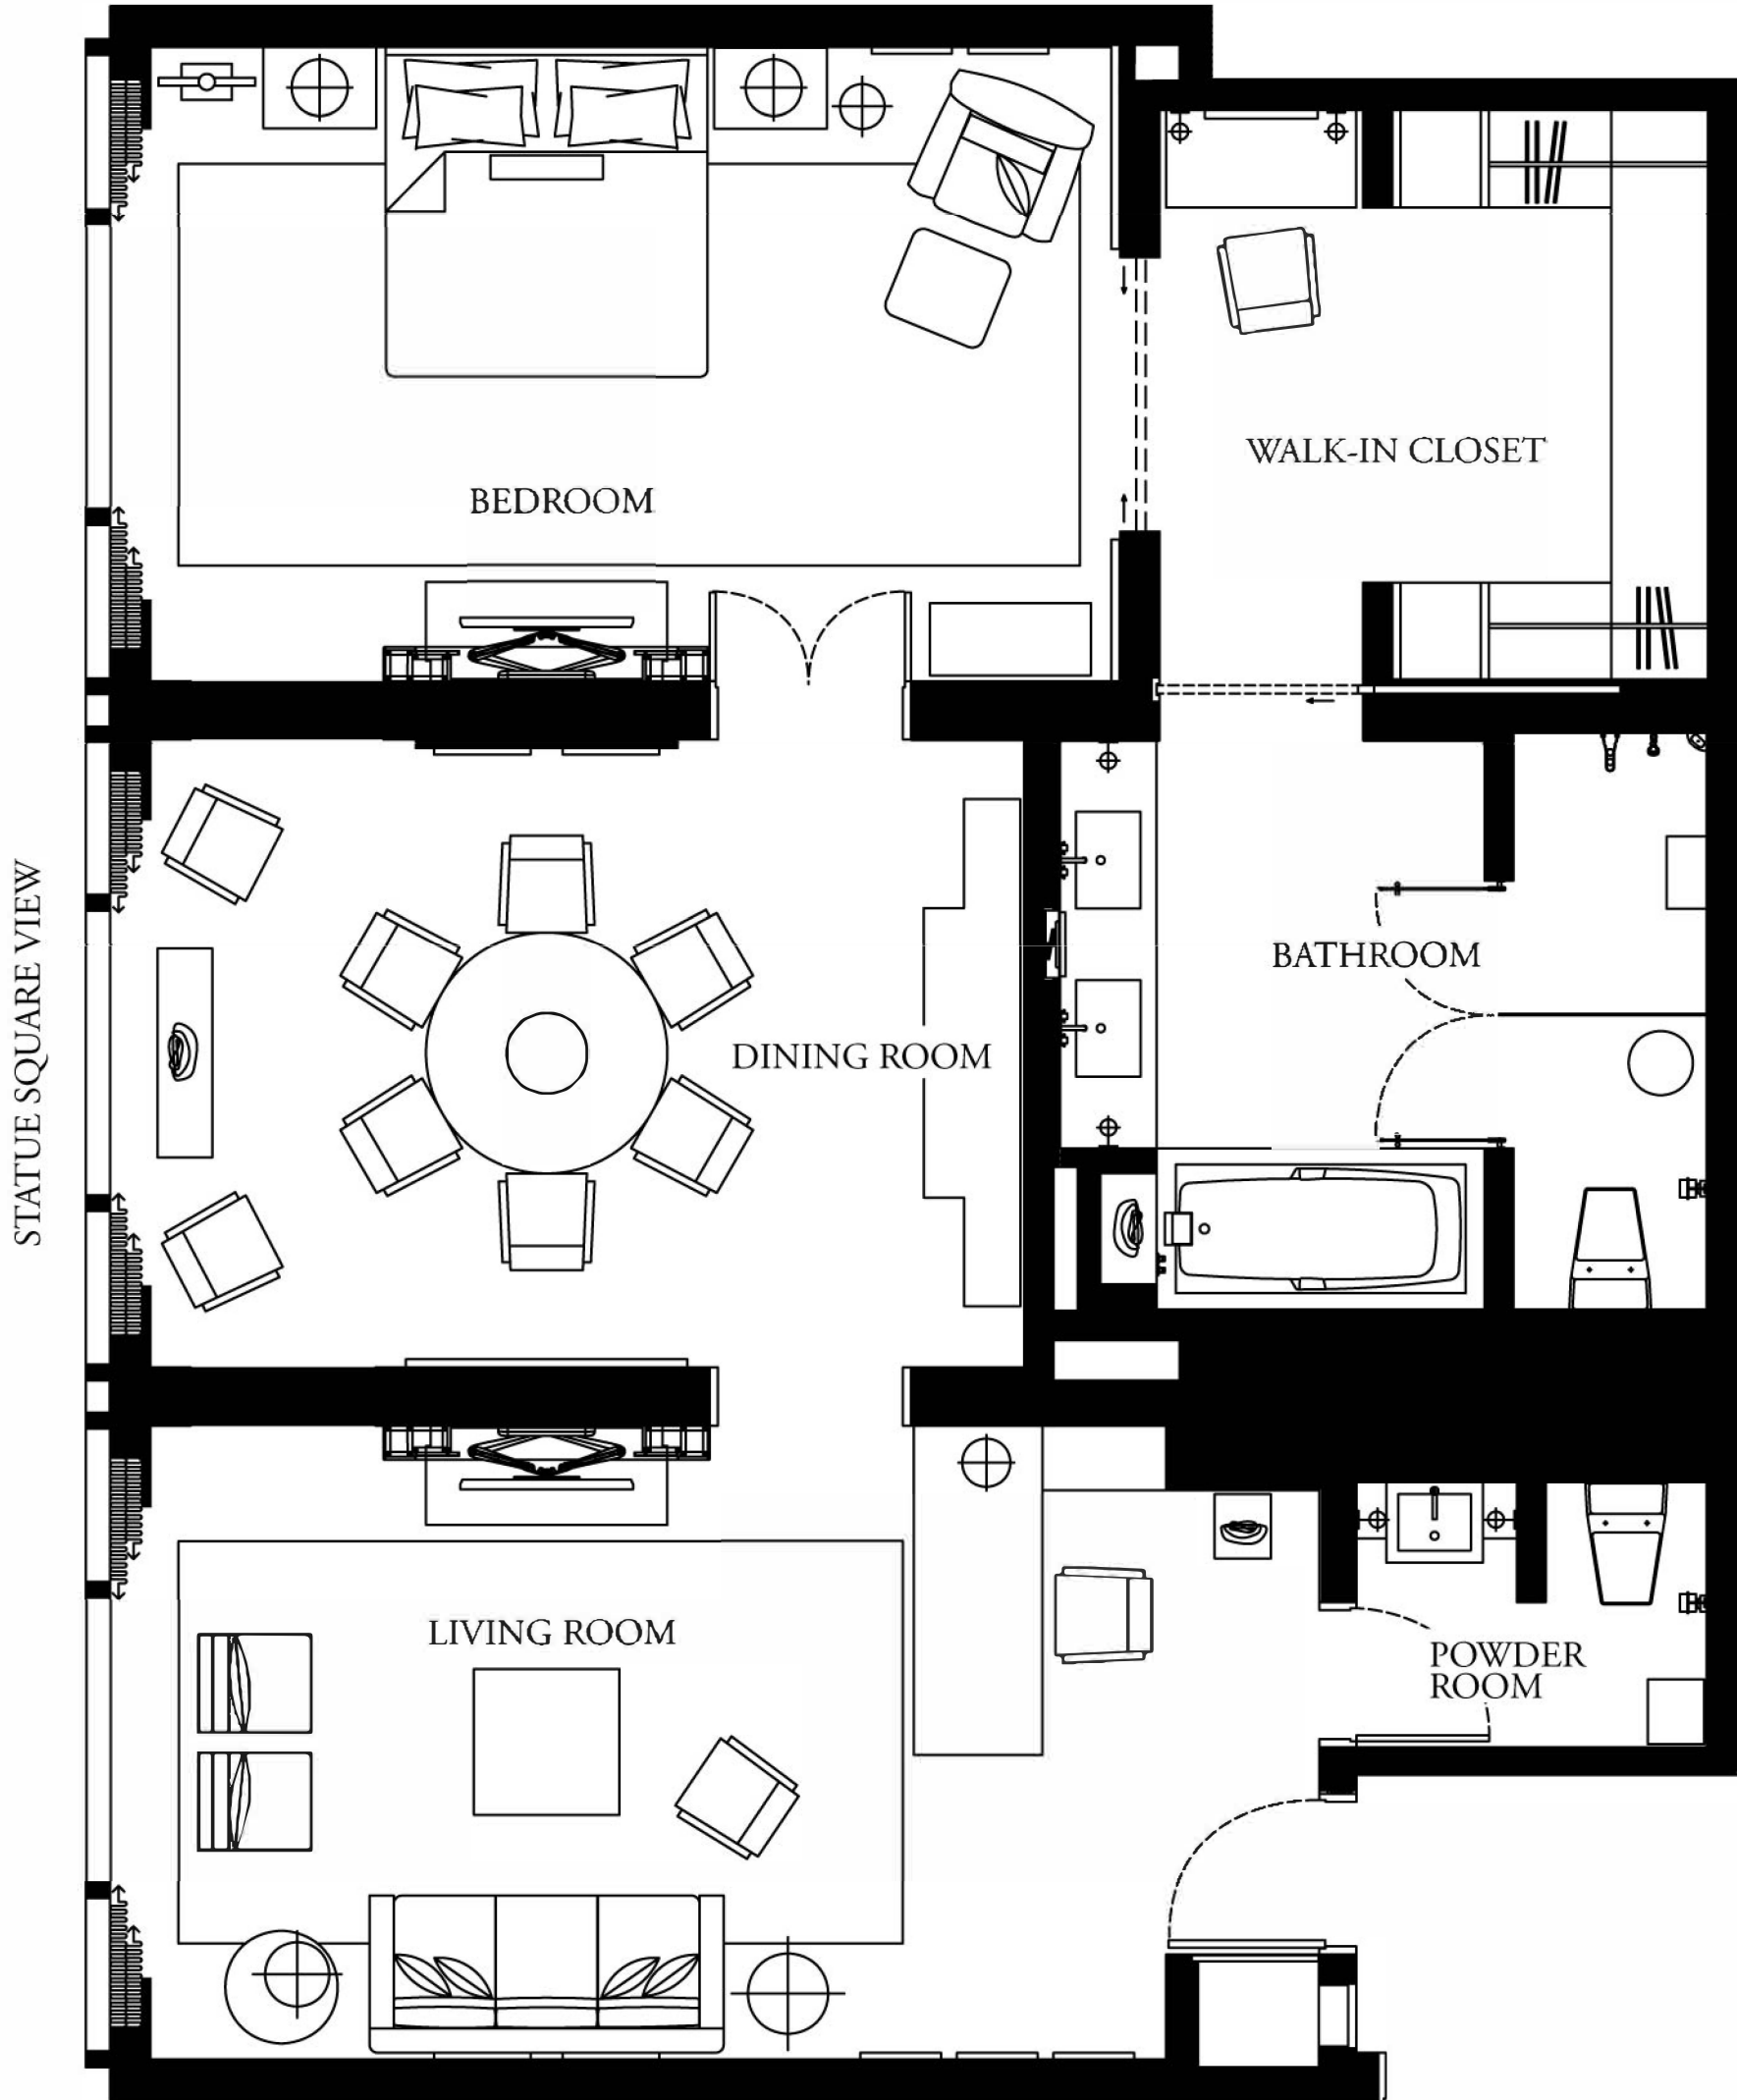

MANDARIN ORIENTAL  
HONG KONG

# MACAU SUITE

MACAU SUITE - 115 SQUARE METRES

[www.mandarinoriental.com/hongkong](http://www.mandarinoriental.com/hongkong)

Images may not be to scale. Floorplans are for illustrative purposes only and some details may vary from room to room.