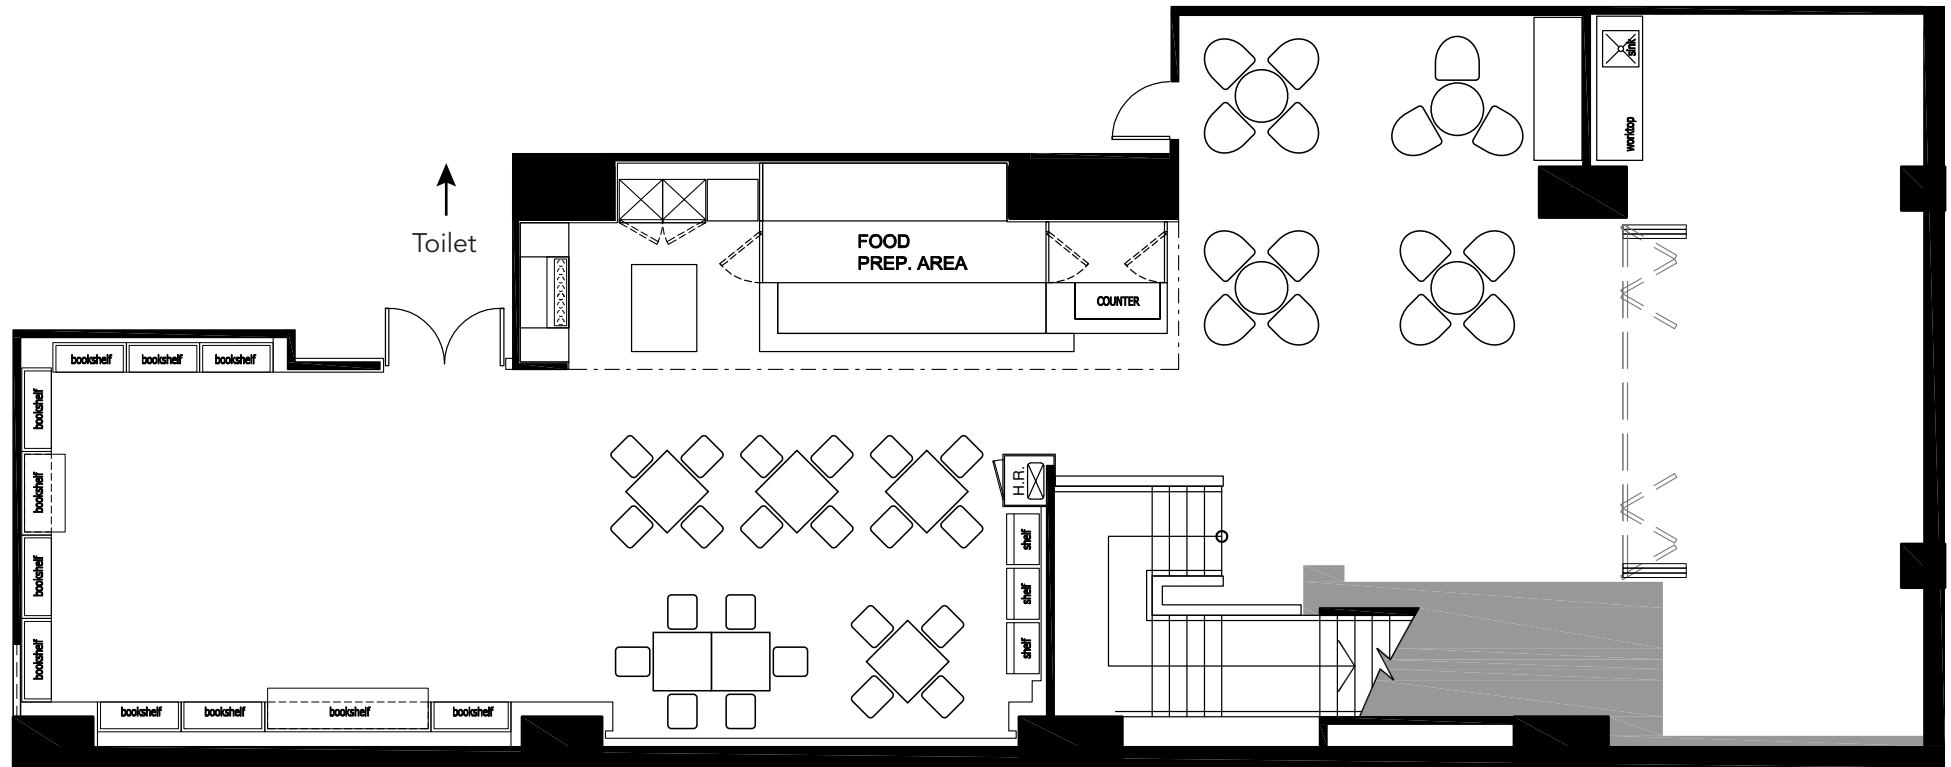

Muse Wine Bar Floor Plan

Ceiling Height=3.7m
 Book Shop Ceiling Height=2.58m

BOOK SHOP

W=4.6m
 L=7m
 Area=32.2m²

WINE BAR

W=8.2m
 L=7m
 Area=57.4m²

FORUM

W=5.5m
 L=7.6m
 Area=41.8m²

GALLERY

W=3.6m
 L=9.8m
 Area=35.3m²