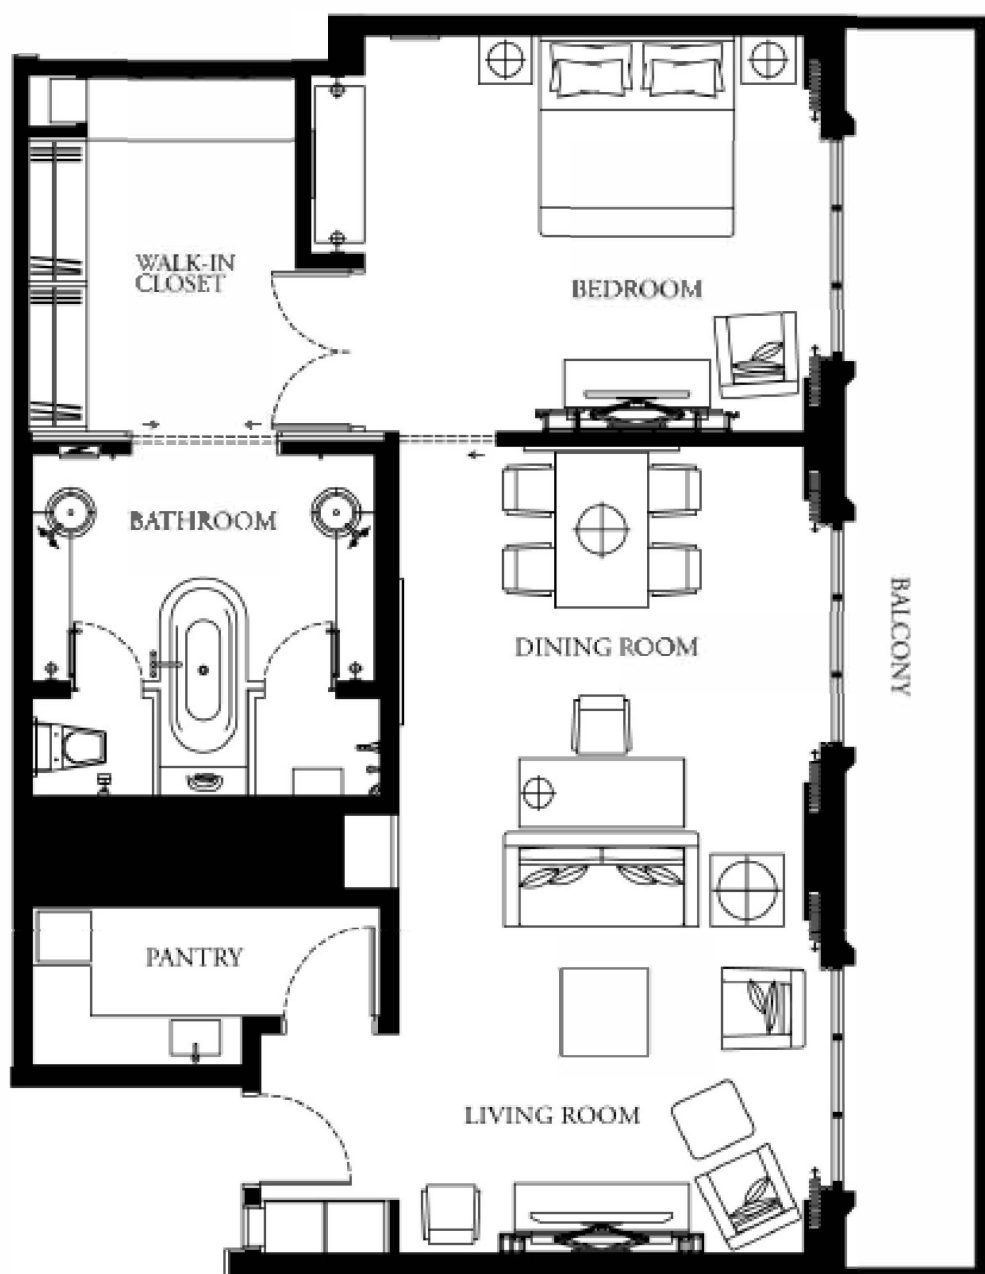

TAMAR SUITE

STATUE SQUARE VIEW

TAMAR SUITE - 93 SQUARE METRES