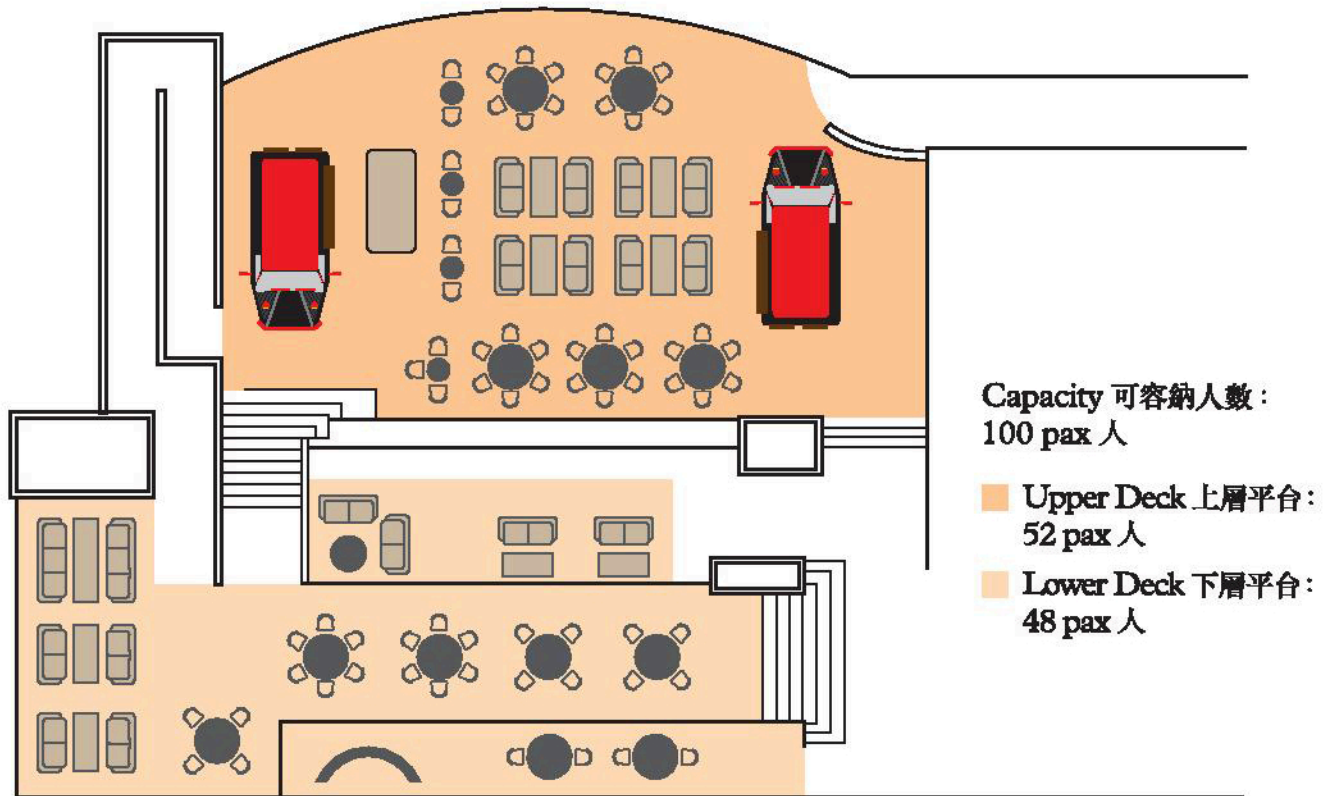

FLOOR PLAN 平面圖

Seating and furniture can be fully customized. Floor plan is for reference only, please contact our event specialists for details.
彈性場地設備可按客人需要移動座位及傢俬。平面圖只供參考，詳情請與宴會團隊查詢。

THE
Garage
BAR

Level L, Cordis, Hong Kong 香港康得思酒店L樓層