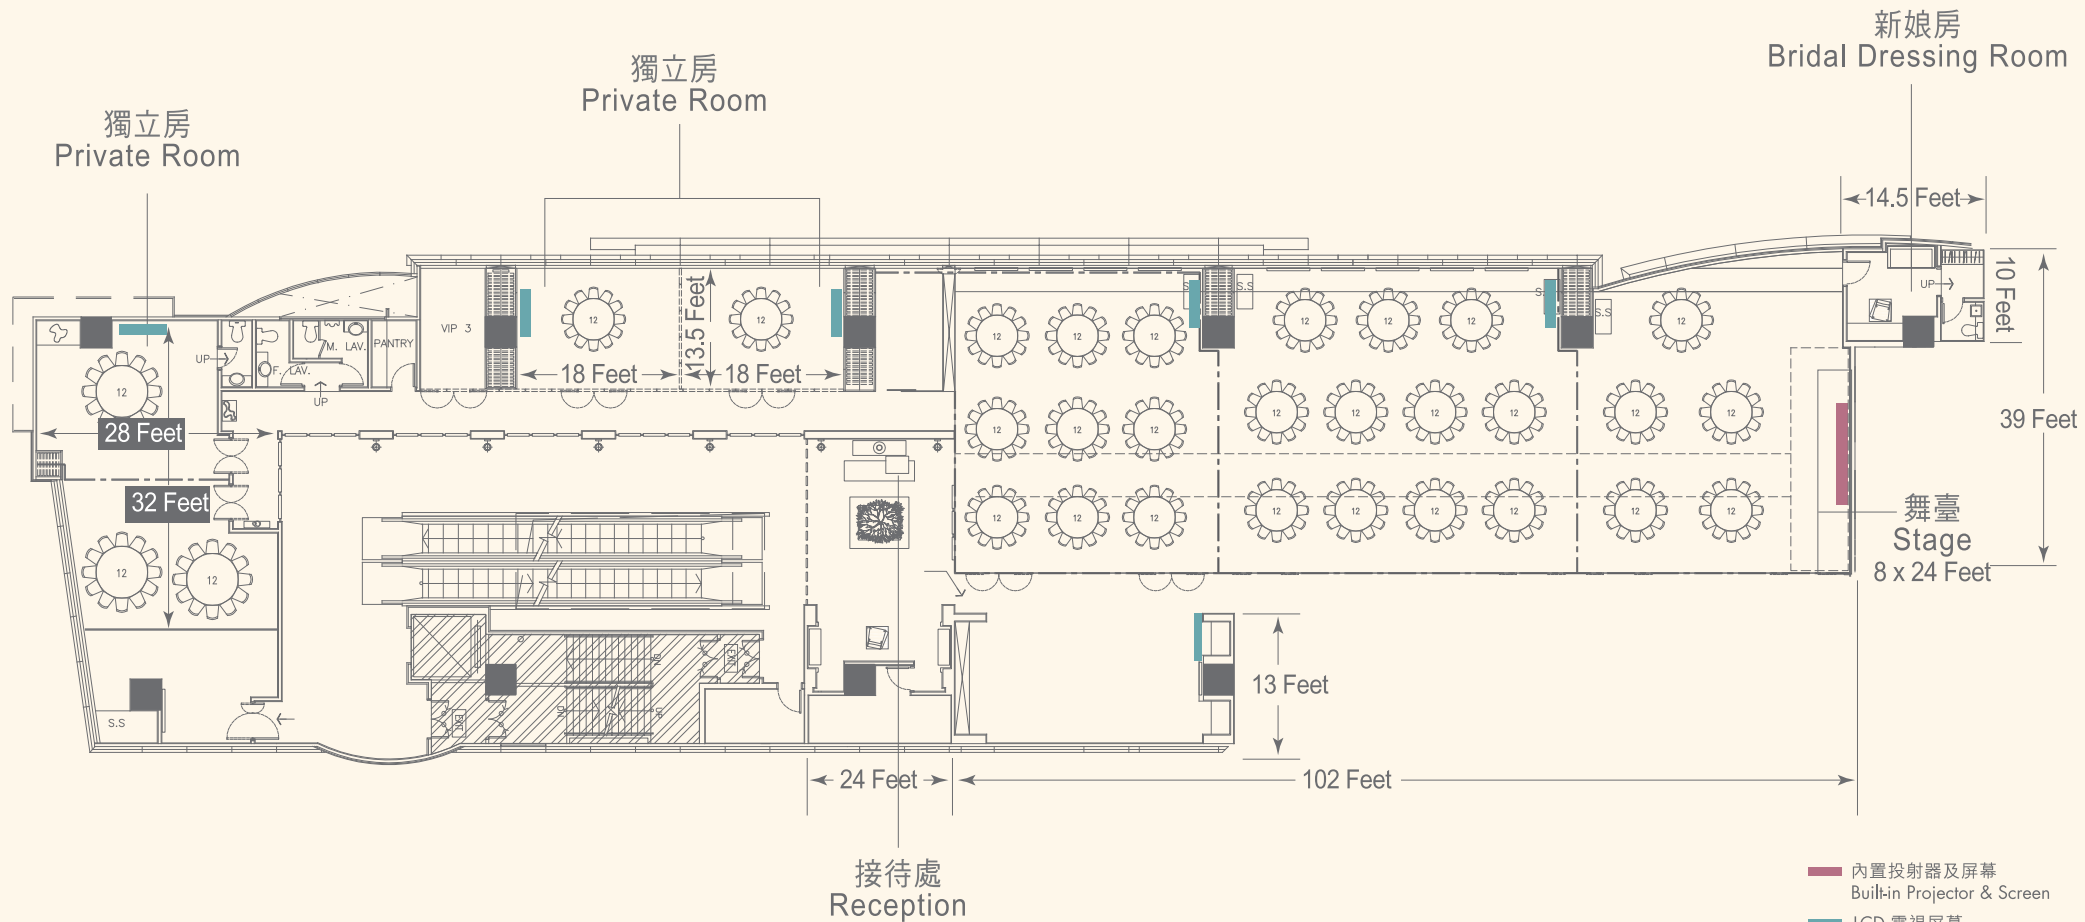

翠亨邨 (尖沙咀)
Tsui Hang Village (Tsimshatsui)

— 內置投射器及屏幕
 Built-in Projector & Screen
— LCD 電視屏幕
 LCD TV Monitor
 可設宴至 25 席
 Up to 25 tables